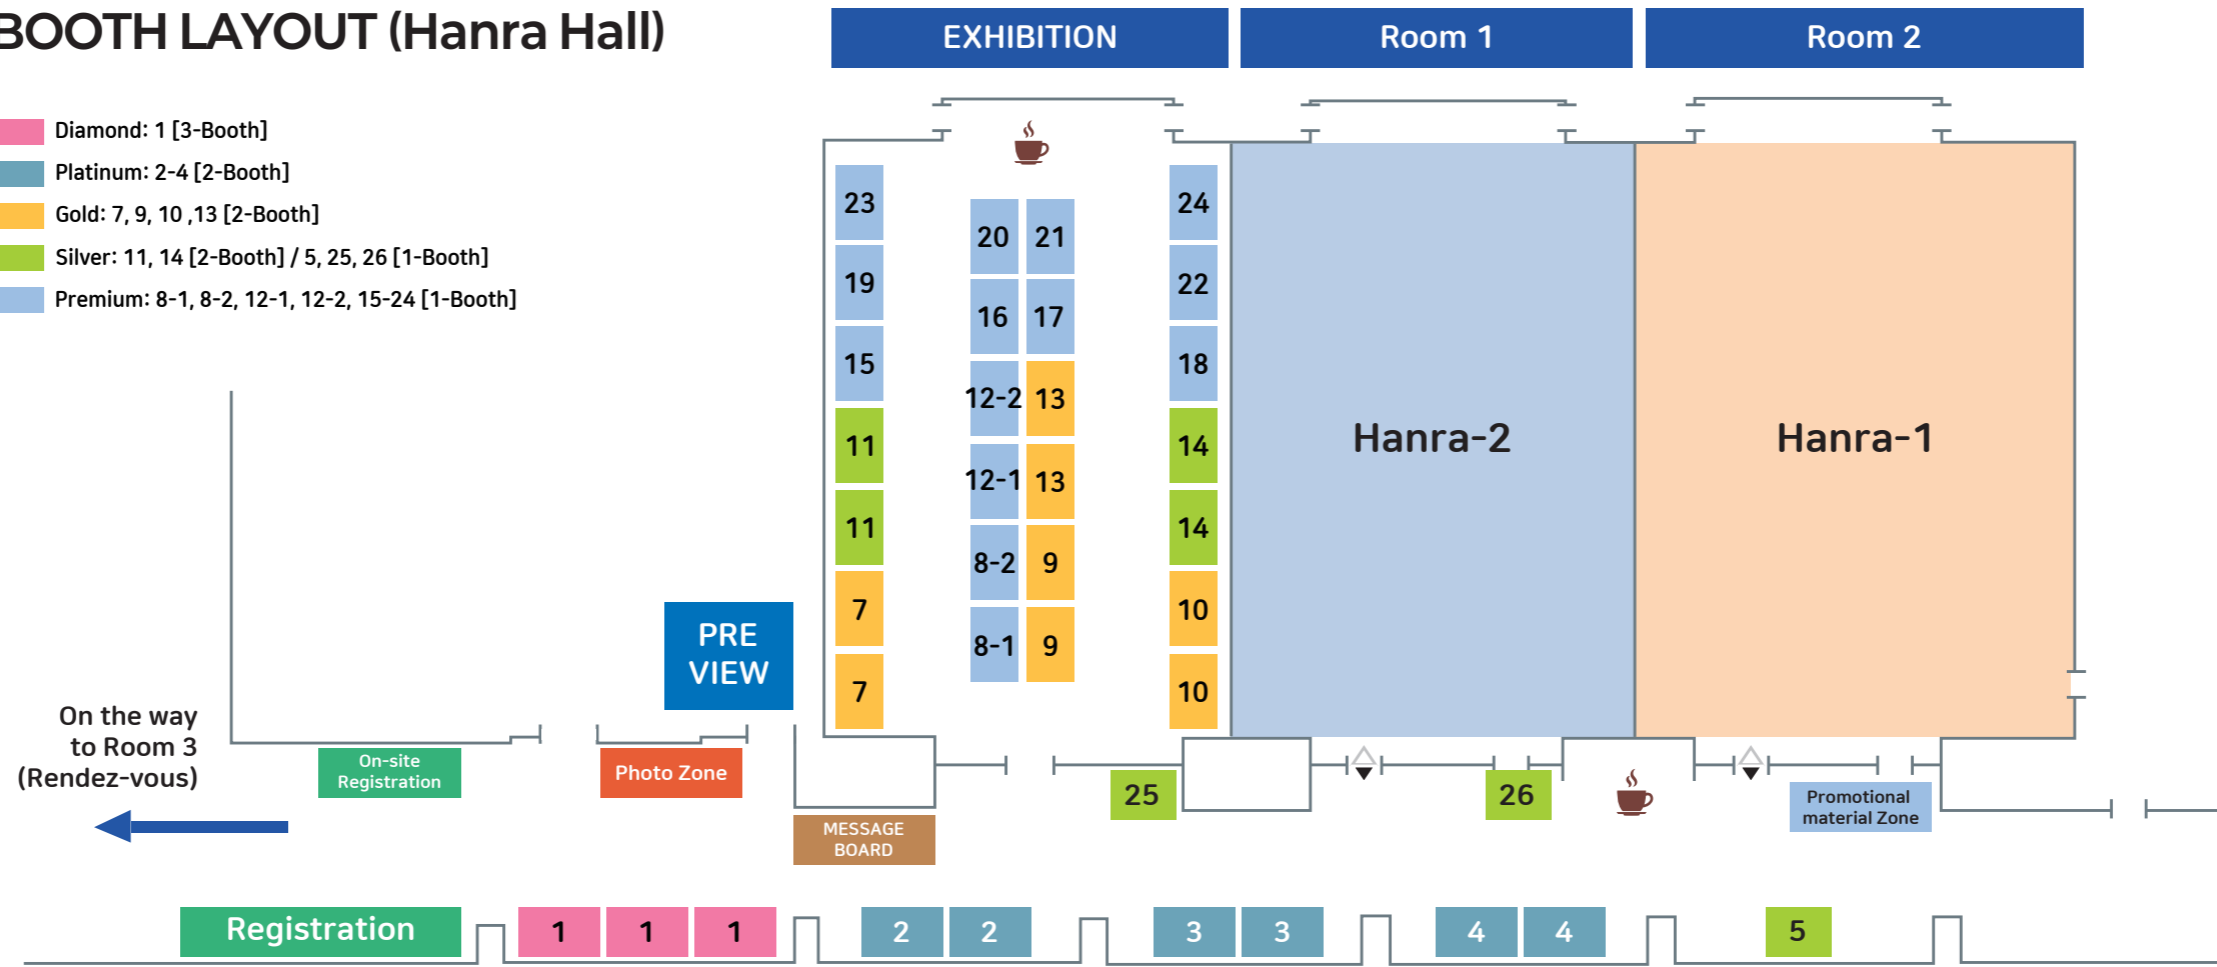

# BOOTH LAYOUT (Hanra Hall)

- Diamond: 1 [3-Booth]
- Platinum: 2-4 [2-Booth]
- Gold: 7, 9, 10, 13 [2-Booth]
- Silver: 11, 14 [2-Booth] / 5, 25, 26 [1-Booth]
- Premium: 8-1, 8-2, 12-1, 12-2, 15-24 [1-Booth]

# BOOTH LAYOUT (Shilla)

- Deluxe: 28-33 [1-Booth]
- Standard: 34-42 [1-Booth]